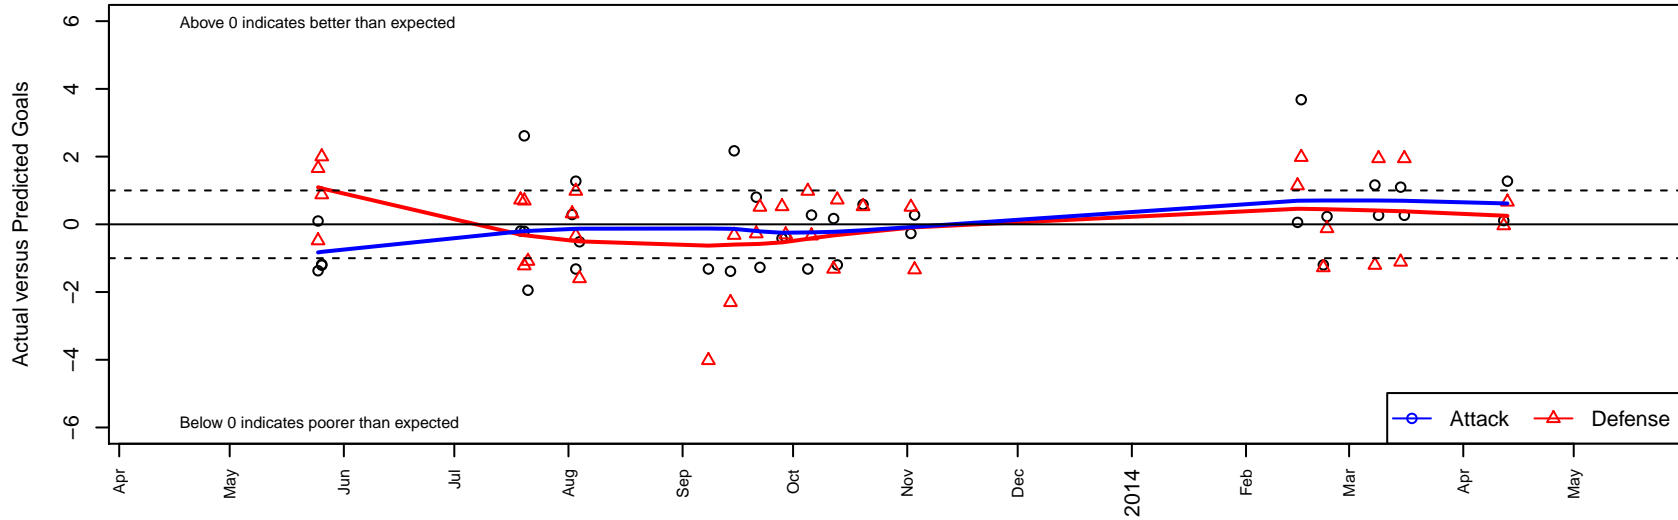

RVSC Timbers Red B00

Rogue Valley SC
 Medford, OR
 B00 total strength=973
 attack=2.65 defense=1.26
 fall league = OPL Premier Division U13, Spr O
 alt names used:
 RVT B00
 ROGUE VALLEY TIMBERS RV TIMBERS B'00
 Rogue Valley Timbers 00B
 RVSC Timbers Red B00
 RVSC Timbers B00 Red
 RVSC Timbers B00 Red
 RVT 00B Red
 Rogue Valley Timbers – 00B Red

Venues played:
 Rogue Memorial BU12 Cascade
 Beaverton Cup BU13 Silver
 Bend Premier Cup Gold U13
 OPL Premier Division U13
 Spr OYS PTT B00 Timbers Division 1
 OYS State Cup B00

RVSC Timbers Red B00
 Dots are actual minus expected GF (blue circles) and GA (red triangles).
 Blue line is smoothed change in attack strength. Red is smoothed change in defense strength.